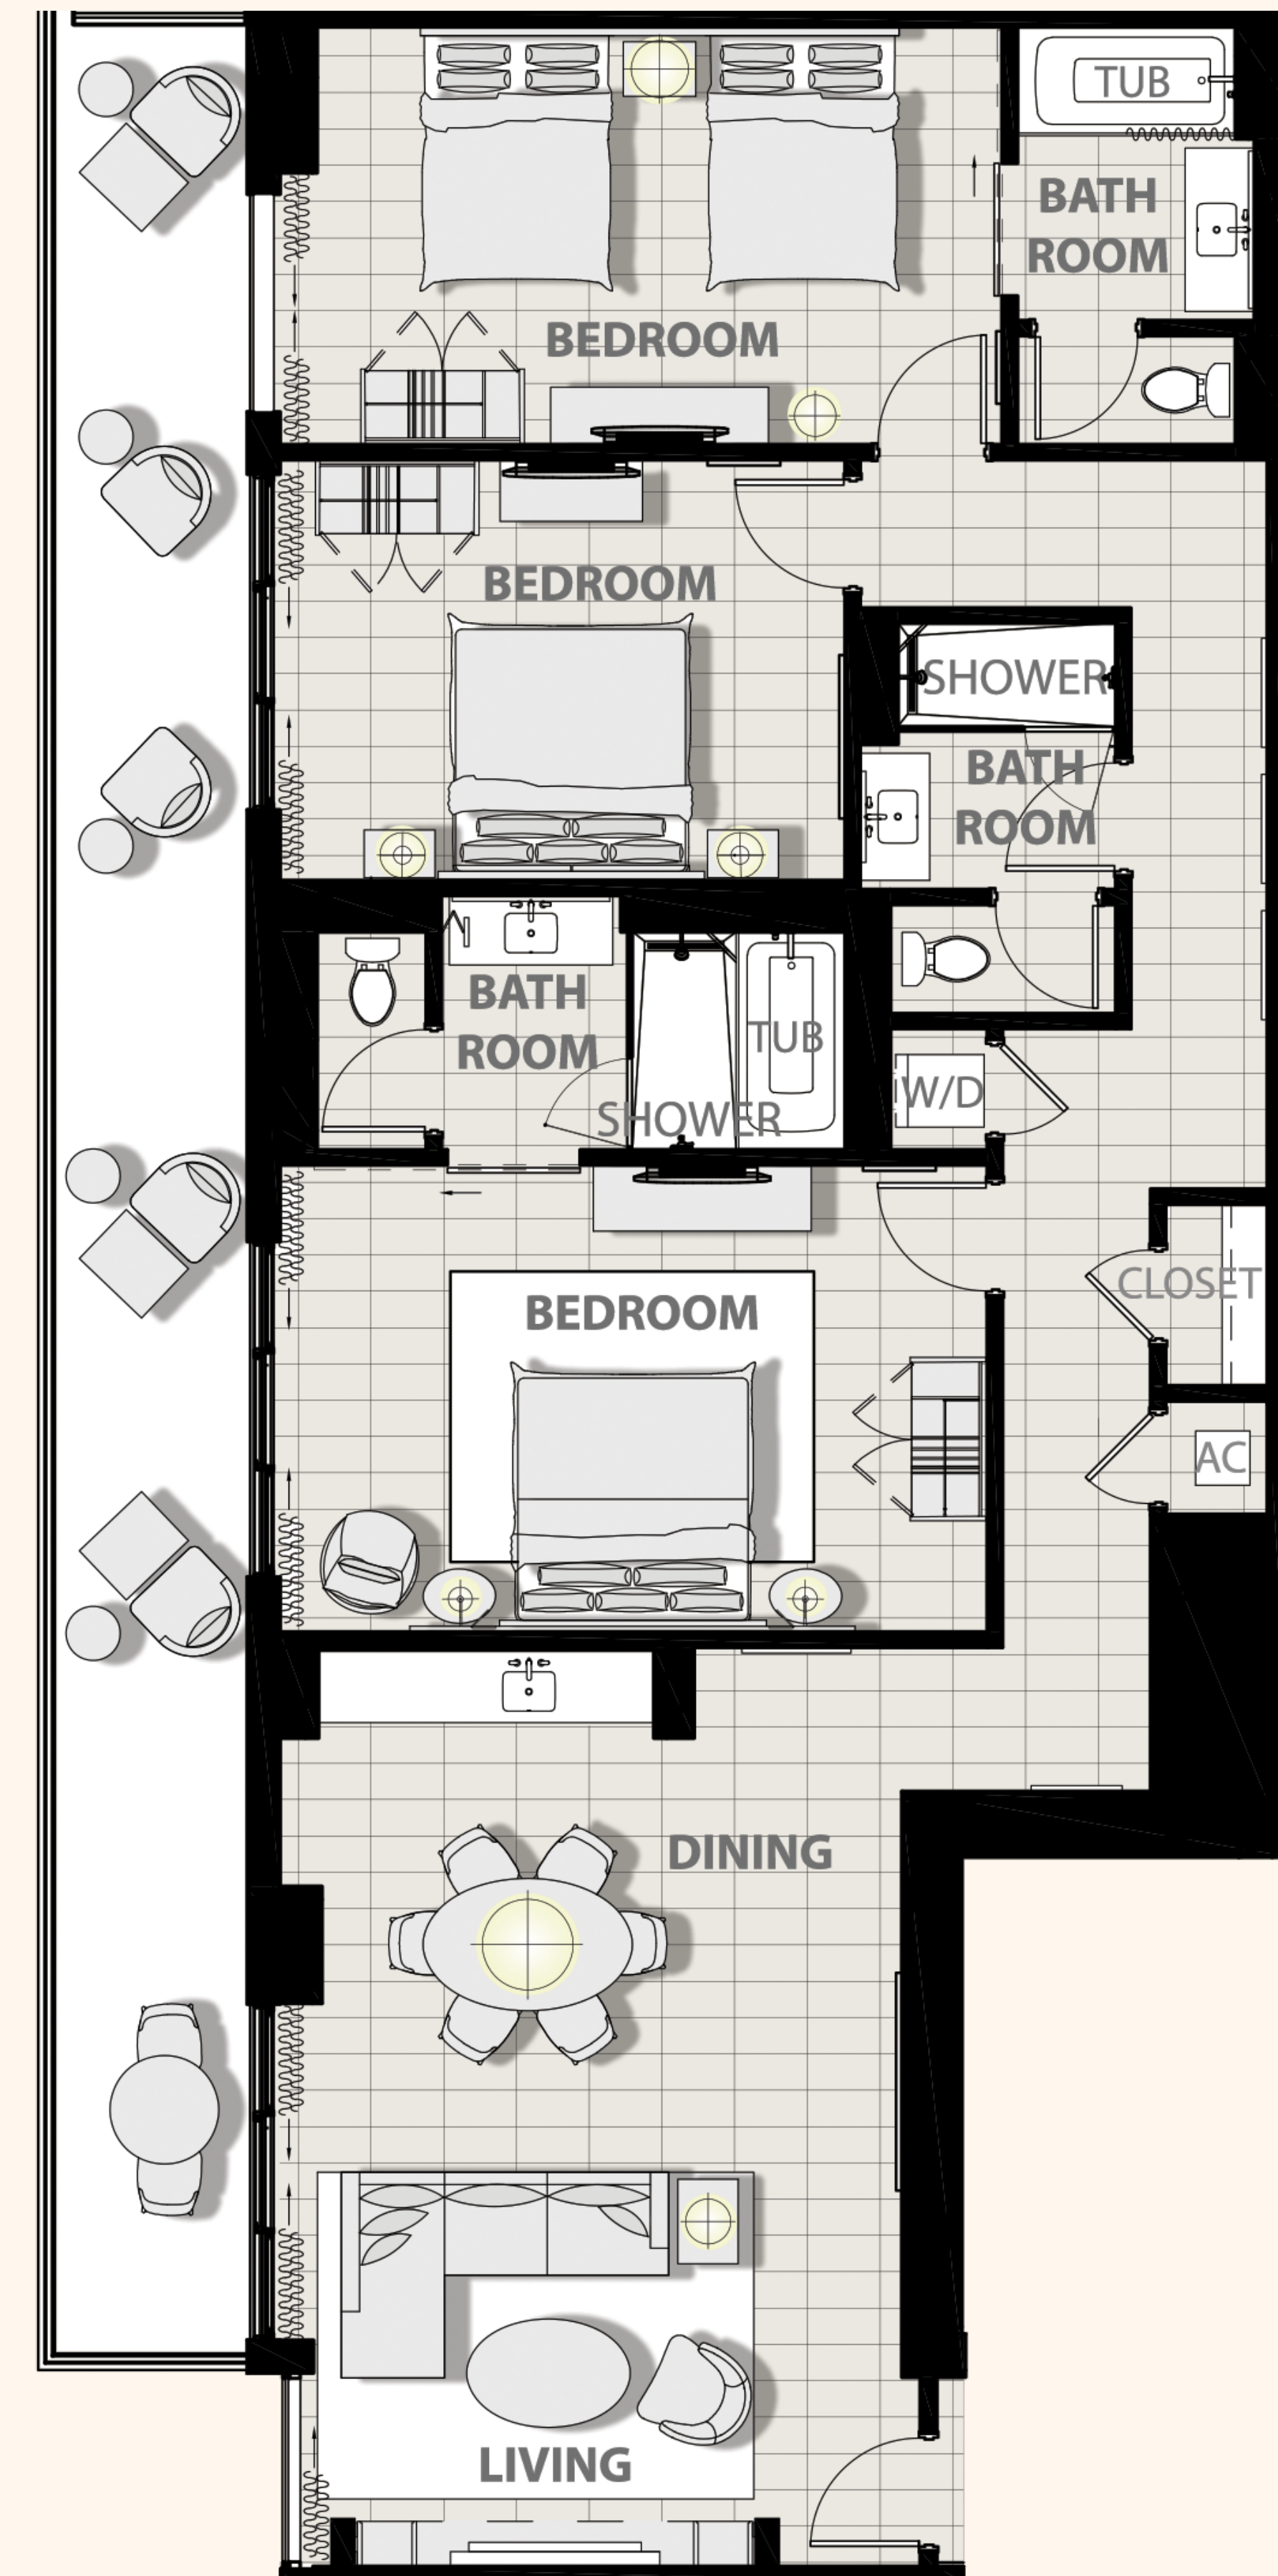

JW MARRIOTT

RESIDENCES
CLEARWATER BEACH

CALADESI WEST C-2

Level 14; 15; 16

Units 1412, 1512; 1612

1,628 SQ FT

3 Beds | 3 Baths

ENCHANTMENT®

COASTAL **CHRISTIE'S**
PROPERTIES GROUP INTERNATIONAL INTERNATIONAL REAL ESTATE

Scale: Not to scale. All dimensions are approximate.

INTRACOASTAL

JW BEACH