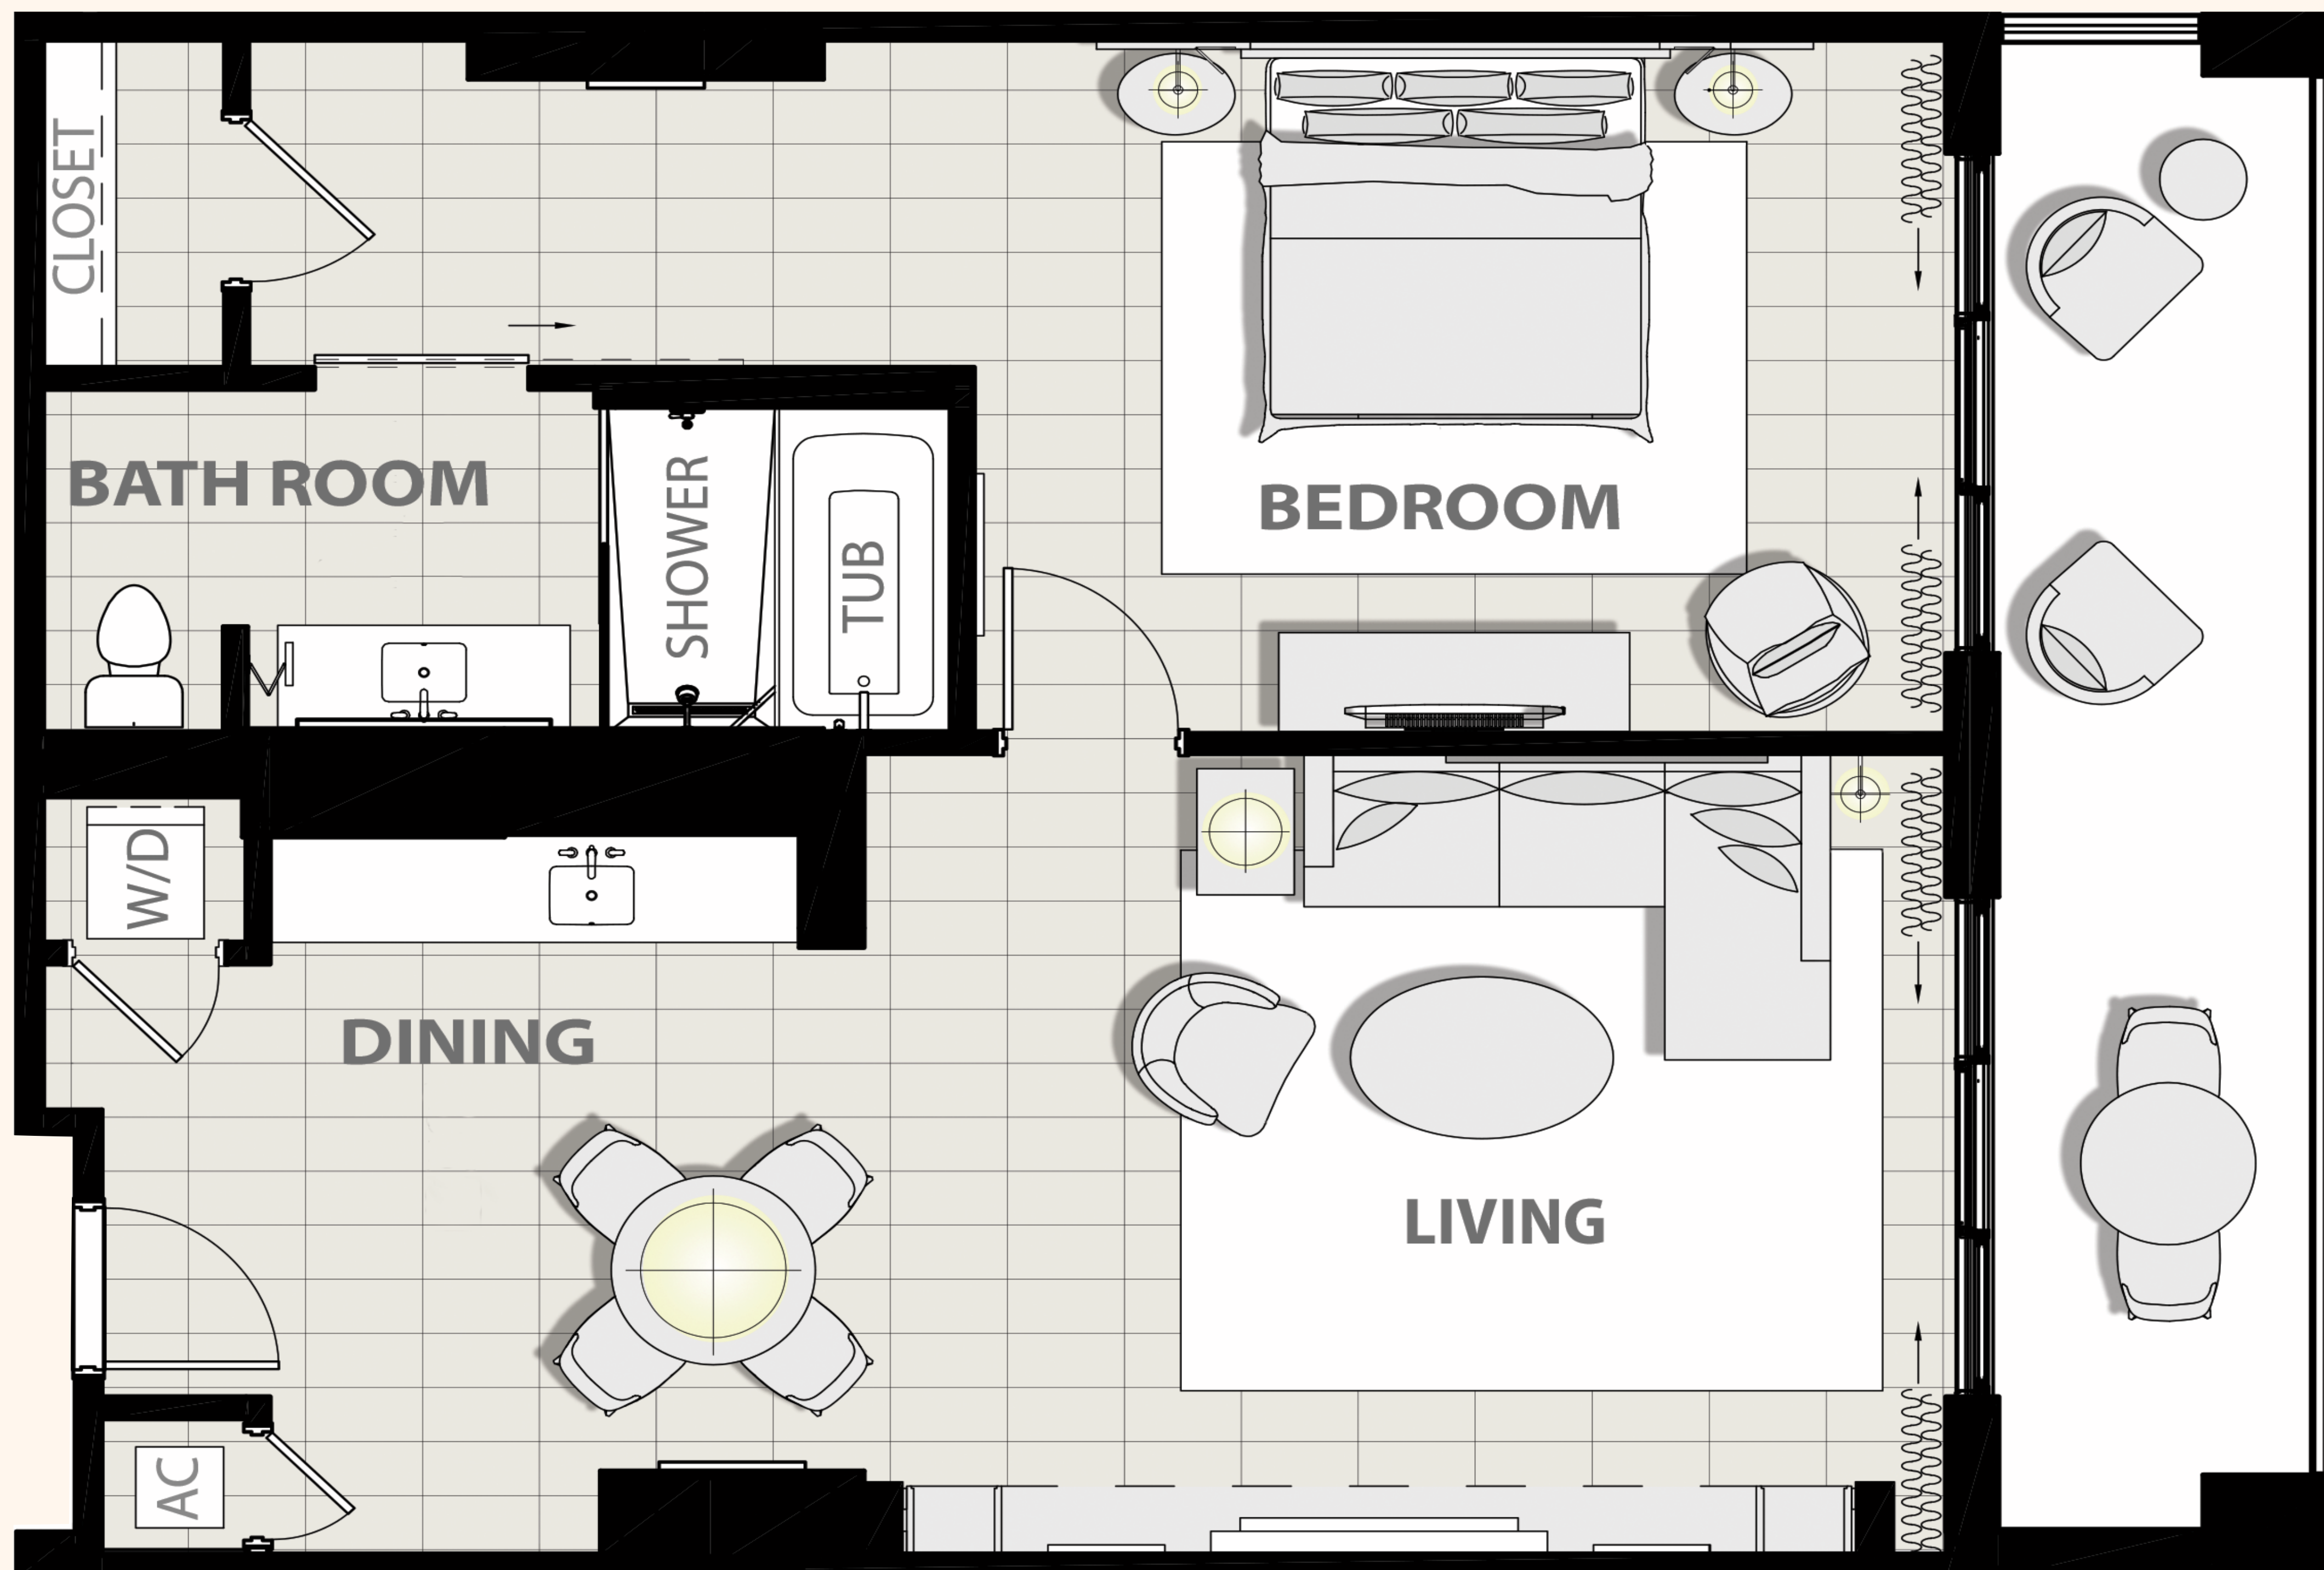

JW MARRIOTT

RESIDENCES
CLEARWATER BEACH

ROOKER EAST A-2

Level 14, 15, 16

Units 1408, 1508, 1608

864 SQ FT

1 Bed | 1 Bath

ENCHANTMENT®

COASTAL PROPERTIES GROUP INTERNATIONAL
CHRISTIE'S INTERNATIONAL REAL ESTATE

INTRACOASTAL

JW BEACH

Scale: Not to scale. All dimensions are approximate.