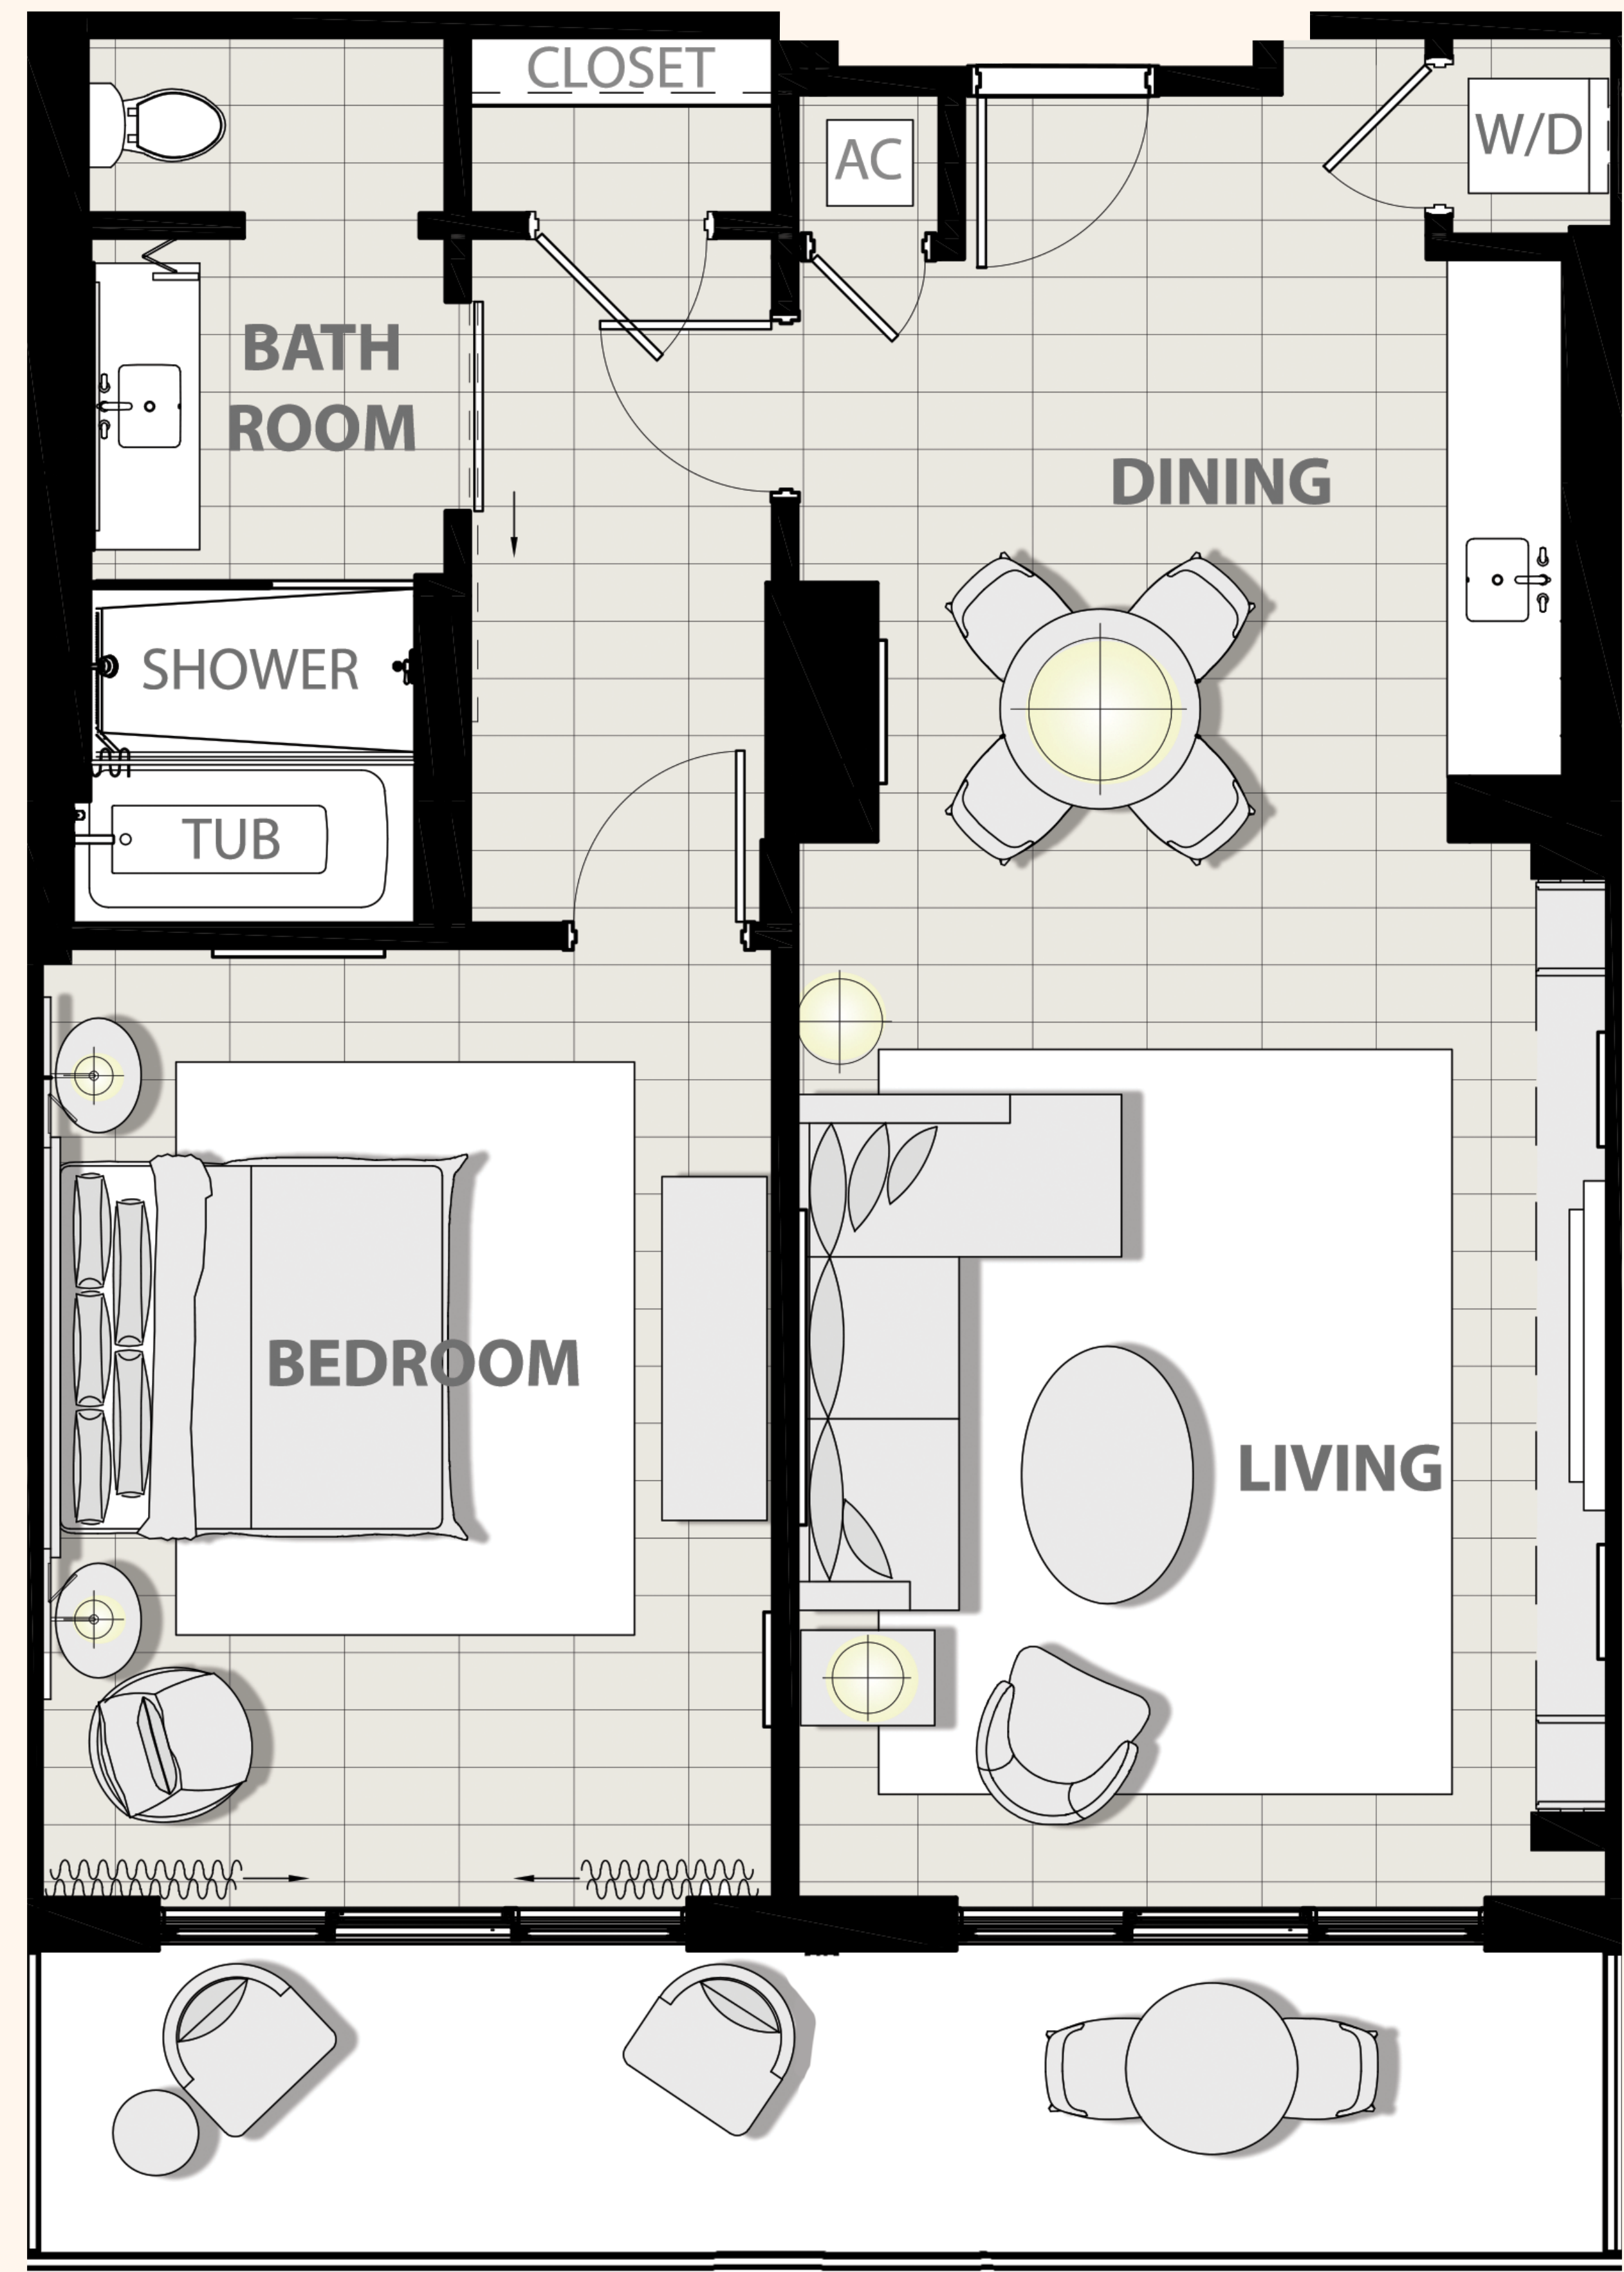

JW MARRIOTT

RESIDENCES
CLEARWATER BEACH

ROOKER SOUTH A1-1

Level 7, 8, 9

Units 712; 812; 912

846 SQ FT

1 bed | 1 bath

ENCHANTMENT®

COASTAL CHRISTIE'S
PROPERTIES GROUP INTERNATIONAL INTERNATIONAL REAL ESTATE

Scale: Not to scale. All dimensions are approximate.

INTRACOASTAL

JW BEACH