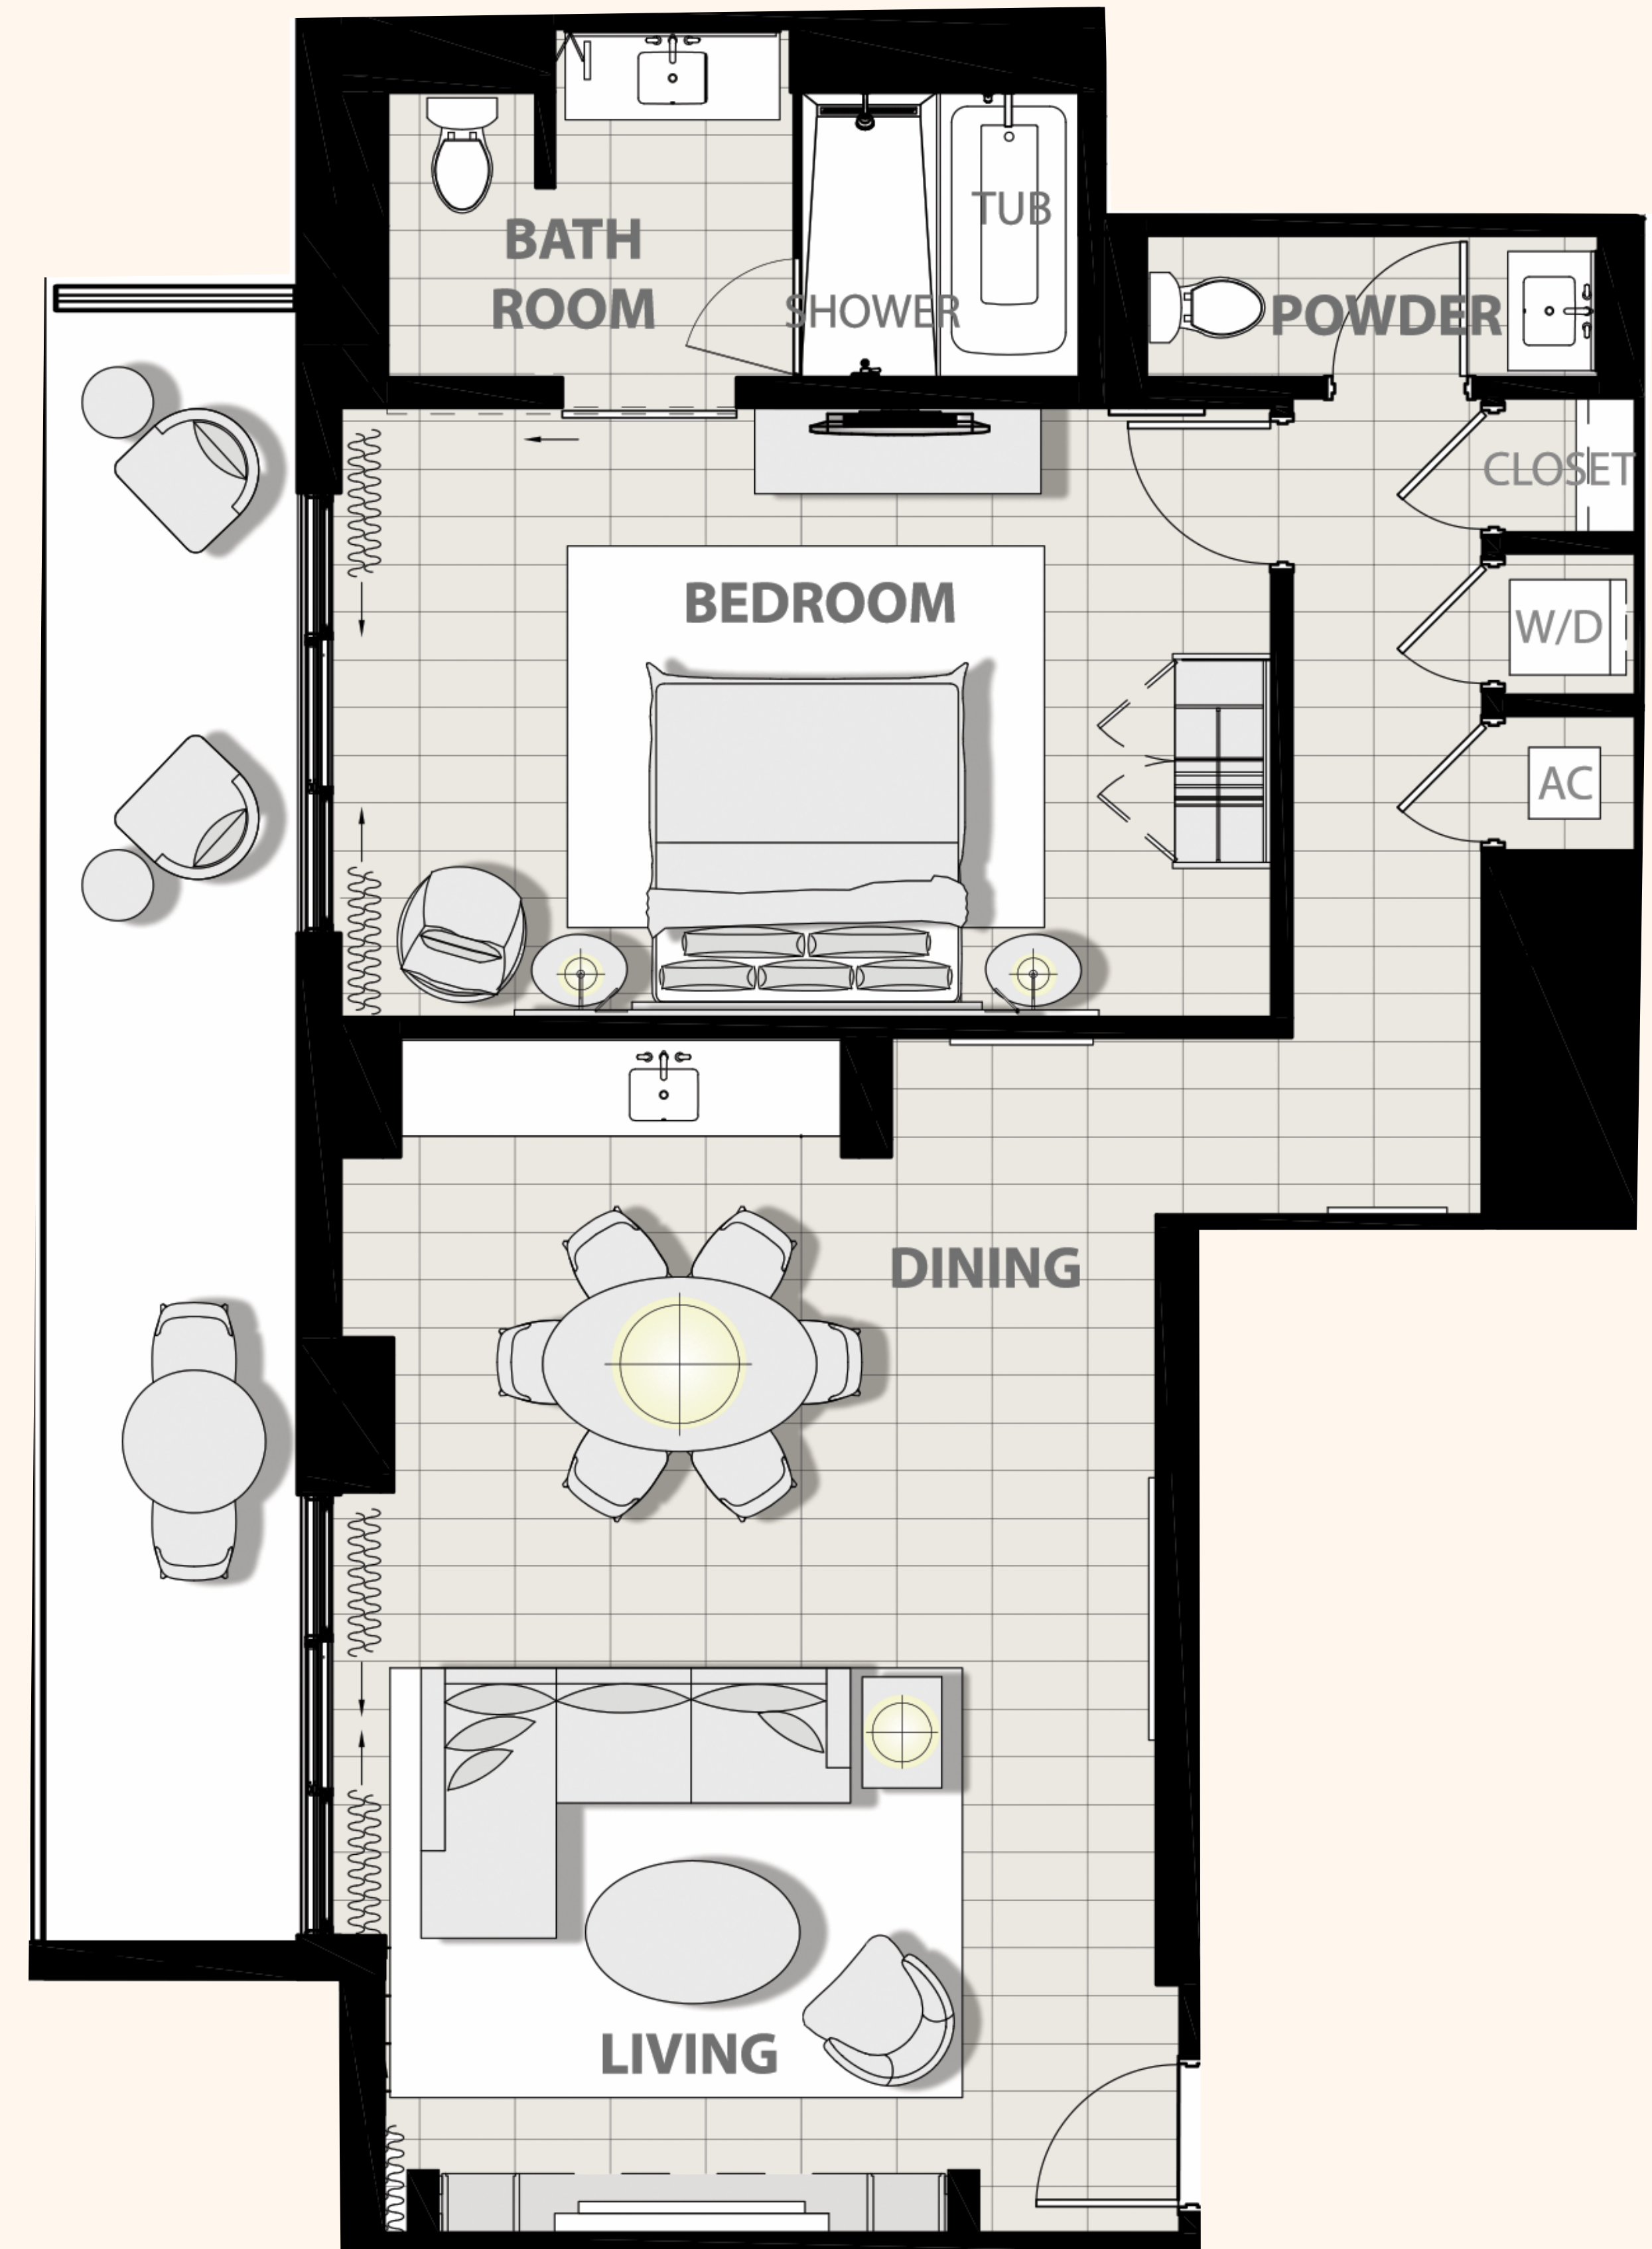

JW MARRIOTT
RESIDENCES
CLEARWATER BEACH

SHELL ISLAND WEST A-3
Level 12
Unit 1212
927 SQ FT
1 Bed | 1.5 Bath

ENCHANTMENT®

COASTAL PROPERTIES GROUP INTERNATIONAL
CHRISTIE'S INTERNATIONAL REAL ESTATE

Scale: Not to scale. All dimensions are approximate.

GULF

INTRACOASTAL

JW BEACH